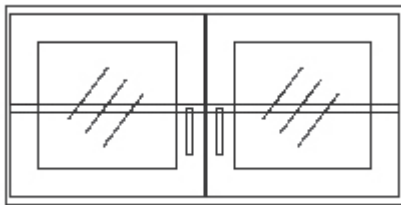

GLAZED DOORS - Double swinging doors. One adjustable shelf. The last four digits indicate width and depth.

12" Deep	16" Deep
B06-3012	B06-3016
B06-3612	B06-3616
B06-4212	B06-4216
B06-4812	B06-4816