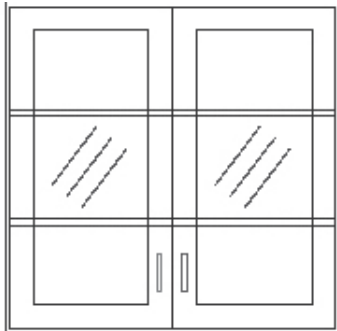

GLAZED DOOR CORNER - Hinged right.
One adjustable shelf. The last four digits indicate width and depth.

12" Deep	16" Deep
B86-2412	B86-2416
B86-2812	B86-2816

GLAZED DOOR CORNER - Hinged left.
One adjustable shelf. The last four digits indicate width and depth.

12" Deep	16" Deep
E03-3012	E03-3016
E03-3612	E03-3616
E03-4212	E03-4216
E03-4812	E03-4816

GLAZED DOOR - Hinged right. Two adjustable shelves.
The last four digits indicate width and depth.

12" Deep	16" Deep
E10-1812	E10-1816
E10-2112	E10-2116
E10-2412	E10-2416

GLAZED DOOR - Hinged left. Two adjustable shelves.
The last four digits indicate width and depth.

12" Deep	16" Deep
E11-1812	E11-1816
E11-2112	E11-2116
E11-2412	E11-2416

GLAZED DOORS - Double swinging doors. Two adjustable shelves. The last four digits indicate width and depth.