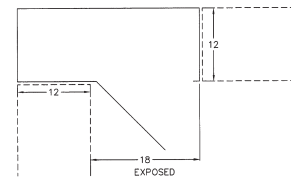

GLAZED DOOR CORNER - Hinged right.

Two adjustable shelves. The last four digits indicate width and depth.

12" Deep	16" Deep
E86-2412	E86-2416
E86-2812	E86-2816