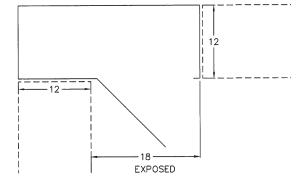

SOLID DOOR CORNER - Hinged right.
Two adjustable shelves. The last four digits indicate width and depth.

12" Deep	16" Deep
D87-2412	D87-2416
D87-2812	D87-2816