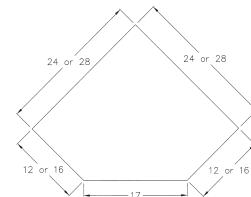

SOLID DOOR CORNER - Hinged left.
Two adjustable shelves. The last four digits indicate width and depth.

12" Deep	16" Deep
D88-2412	D88-2416
D88-2812	D88-2816