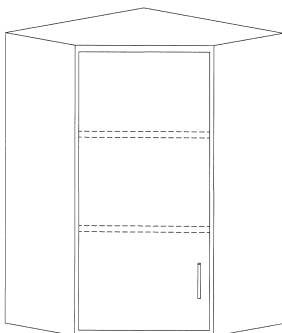

SOLID DOOR CORNER - Hinged left.
Two adjustable shelves. The last four digits indicate width and depth.

12" Deep	16" Deep
D88-2412	D88-2416
D88-2812	D88-2816