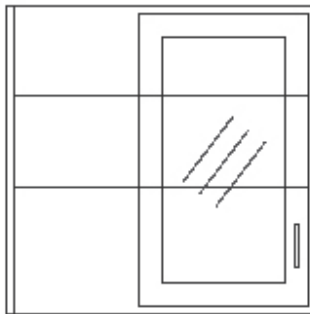

SOLID DOOR DEAD CORNER - Hinged right.

Door on left. One adjustable shelf. The last four digits indicate width and depth.

12" Deep	16" Deep
B89-3012	B89-3016
B89-3612	B89-3616
B89-4212	B89-4216
B89-4812	B89-4816

SOLID DOOR CORNER - Hinged right.
Two adjustable shelves. The last four digits indicate width and depth.

12" Deep	16" Deep
D87-2412	D87-2416
D87-2812	D87-2816

SOLID DOOR CORNER - Hinged left.
Two adjustable shelves. The last four digits indicate width and depth.

12" Deep	16" Deep
D88-2412	D88-2416
D88-2812	D88-2816

GLAZED DOOR DEAD CORNER - Hinged right.

Door on left. Two adjustable shelves. The last four digits indicate width and depth.

12" Deep	16" Deep
D91-3012	D91-3016
D91-3612	D91-3616
D91-4212	D91-4216
D91-4812	D91-4816

GLAZED DOOR DEAD CORNER - Hinged Left.

Door on right. Two adjustable shelves. The last four digits indicate width and depth.

12" Deep	16" Deep
D95-3012	D95-3016
D95-3612	D95-3616
D95-4212	D95-4216
D95-4812	D95-4816