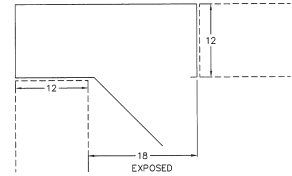

SOLID DOOR DEAD CORNER - Hinged left.

Door on right. One adjustable shelf. The last four digits indicate width and depth.

12" Deep	16" Deep
C90-3012	C90-3016
C90-3612	C90-3616
C90-4212	C90-4216
C90-4812	C90-4816