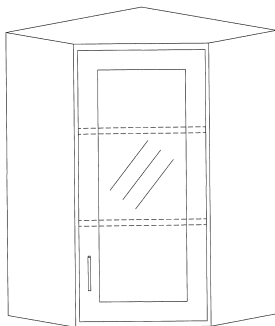

GLAZED DOOR CORNER - Hinged right.

Two adjustable shelves. The last four digits indicate width and depth.

12" Deep	16" Deep
E86-2412	E86-2416
E86-2812	E86-2816