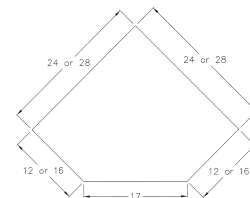

SOLID DOOR DEAD CORNER - Hinged Left.

Door on right. One adjustable shelf. The last four digits indicate width and depth.

12" Deep	16" Deep
B90-3012	B90-3016
B90-3612	B90-3616
B90-4212	B90-4216
B90-4812	B90-4816

SOLID DOOR CORNER - Hinged right.

One adjustable shelf. The last four digits indicate width and depth.

12" Deep	16" Deep
B87-2412	B87-2416
B87-2812	B87-2816

SOLID DOOR CORNER - Hinged left.

One adjustable shelf. The last four digits indicate width and depth.

12" Deep	16" Deep
B88-2412	B88-2416
B88-2812	B88-2816

GLAZED DOOR DEAD CORNER - Hinged right. Door on left. One adjustable shelf.
The last four digits indicate width and depth.

12" Deep	16" Deep
B91-3012	B91-3016
B91-3612	B91-3616
B91-4212	B91-4216
B91-47812	B91-4816

GLAZED DOOR DEAD CORNER - Hinged Left. Door on right. One adjustable shelf.
The last four digits indicate width and depth.

12" Deep	16" Deep
B95-3012	B95-3016
B95-3612	B95-3616
B95-4212	B95-4216
B95-4812	B95-4816