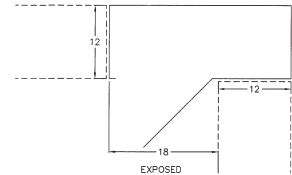

SOLID DOOR DEAD CORNER - Hinged Left.

Door on right. One adjustable shelf. The last four digits indicate width and depth.

12" Deep	16" Deep
B90-3012	B90-3016
B90-3612	B90-3616
B90-4212	B90-4216
B90-4812	B90-4816

SOLID DOOR CORNER - Hinged right.

One adjustable shelf. The last four digits indicate width and depth.

12" Deep	16" Deep
B87-2412	B87-2416
B87-2812	B87-2816

SOLID DOOR CORNER - Hinged left.

One adjustable shelf. The last four digits indicate width and depth.

12" Deep	16" Deep
B88-2412	B88-2416
B88-2812	B88-2816

GLAZED DOOR DEAD CORNER - Hinged right. Door on left. One adjustable shelf.
The last four digits indicate width and depth.

12" Deep	16" Deep
B91-3012	B91-3016
B91-3612	B91-3616
B91-4212	B91-4216
B91-47812	B91-4816

GLAZED DOOR DEAD CORNER - Hinged Left. Door on right. One adjustable shelf.
The last four digits indicate width and depth.

12" Deep	16" Deep
B95-3012	B95-3016
B95-3612	B95-3616
B95-4212	B95-4216
B95-4812	B95-4816