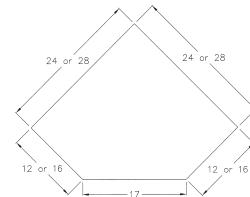

SOLID DOOR DEAD CORNER - Hinged right.

Door on left. One adjustable shelf. The last four digits indicate width and depth.

12" Deep	16" Deep
B89-3012	B89-3016
B89-3612	B89-3616
B89-4212	B89-4216
B89-4812	B89-4816

GLAZED DOOR DEAD CORNER - Hinged Left.

Door on right. Two adjustable shelves. The last four digits indicate width and depth.

12" Deep	16" Deep
D95-3012	D95-3016
D95-3612	D95-3616
D95-4212	D95-4216
D95-4812	D95-4816

GLAZED DOOR CORNER - Hinged right.

Two adjustable shelves. The last four digits indicate width and depth.

12" Deep	16" Deep
D86-2412	D86-2416
D86-2812	D86-2816

GLAZED DOOR CORNER - Hinged left.

Two adjustable shelves. The last four digits indicate width and depth.

12" Deep	16" Deep
D85-2412	D85-2416
D85-2812	D85-2816

OPEN SHELVING - Two adjustable shelves. The last four digits indicate width and depth.

12" Deep	16" Deep
E01-1812	E01-1816
E01-2112	E01-2116
E01-2412	E01-2416
E01-3012	E01-3016
E01-3612	E01-3616
E01-4212	E01-4216
E01-4812	E01-4816