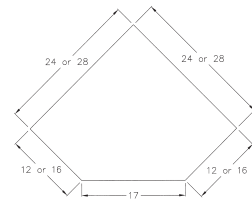

12" Deep	16" Deep
C89-3012	C89-3016
C89-3612	C89-3616
C89-4212	C89-4216
C89-4812	C89-4816

SOLID DOOR DEAD CORNER - Hinged left.

Door on right. One adjustable shelf. The last four digits indicate width and depth.

12" Deep	16" Deep
C90-3012	C90-3016
C90-3612	C90-3616
C90-4212	C90-4216
C90-4812	C90-4816

SOLID DOOR CORNER - Hinged right.

One adjustable shelf. The last four digits indicate width and depth.

12" Deep	16" Deep
C87-2412	C87-2416
C87-2812	C87-2816

SOLID DOOR CORNER - Hinged left.

One adjustable shelf. The last four digits indicate width and depth.

12" Deep	16" Deep
C88-2412	C88-2416
C88-2812	C88-2816

GLAZED DOOR DEAD CORNER - Hinged right.

Door on left. One adjustable shelf. The last four digits indicate width and depth.