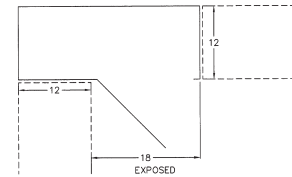

SOLID DOOR CORNER - Hinged right.

One adjustable shelf. The last four digits indicate width and depth.

12" Deep	16" Deep
B87-2412	B87-2416
B87-2812	B87-2816

SOLID DOOR CORNER - Hinged left.

One adjustable shelf. The last four digits indicate width and depth.

12" Deep	16" Deep
B88-2412	B88-2416
B88-2812	B88-2816

GLAZED DOOR DEAD CORNER - Hinged right. Door on left. One adjustable shelf.
The last four digits indicate width and depth.

12" Deep	16" Deep
B91-3012	B91-3016
B91-3612	B91-3616
B91-4212	B91-4216
B91-47812	B91-4816

GLAZED DOOR DEAD CORNER - Hinged Left. Door on right. One adjustable shelf.
The last four digits indicate width and depth.

12" Deep	16" Deep
B95-3012	B95-3016
B95-3612	B95-3616
B95-4212	B95-4216
B95-4812	B95-4816

GLAZED DOOR CORNER - Hinged right.
One adjustable shelf. The last four digits indicate width and depth.

12" Deep	16" Deep
B86-2412	B86-2416
B86-2812	B86-2816

GLAZED DOOR CORNER - Hinged left.
One adjustable shelf. The last four digits indicate width and depth.