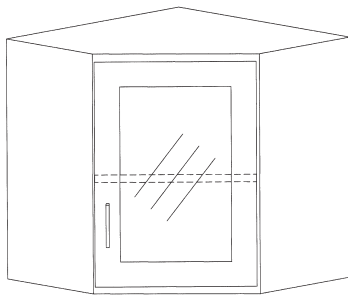

GLAZED DOOR CORNER - Hinged right.

One adjustable shelf. The last four digits indicate width and depth.

12" Deep	16" Deep
C86-2412	C86-2416
C86-2812	C86-2816