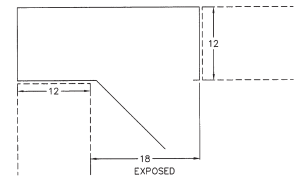

GLAZED DOOR CORNER - Hinged right.

One adjustable shelf. The last four digits indicate width and depth.

12" Deep	16" Deep
C86-2412	C86-2416
C86-2812	C86-2816