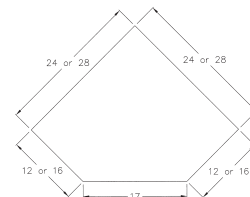

SOLID DOOR DEAD CORNER - Hinged right.
Door on left. Two adjustable shelves. The last four digits indicate width and depth.

12" Deep	16" Deep
D89-3012	D89-3016
D89-3612	D89-3616
D89-4212	D89-4216
D89-4812	D89-4816

SOLID DOOR DEAD CORNER - Hinged Left.
Door on right. Two adjustable shelves. The last four digits indicate width and depth.

12" Deep	16" Deep
D90-3012	D90-3016
D90-3612	D90-3616
D90-4212	D90-4216
D90-4812	D90-4816

SOLID DOOR CORNER - Hinged right.
Two adjustable shelves. The last four digits indicate width and depth.

12" Deep	16" Deep
D87-2412	D87-2416
D87-2812	D87-2816

SOLID DOOR CORNER - Hinged left.
Two adjustable shelves. The last four digits indicate width and depth.

12" Deep	16" Deep
D88-2412	D88-2416
D88-2812	D88-2816