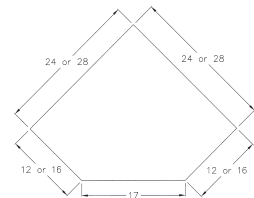

12" Deep	16" Deep
C91-3012	C91-3016
C91-3612	C91-3616
C91-4212	C91-4216
C91-4812	C91-4816

GLAZED DOOR DEAD CORNER Hinged Left.

Door on right. One adjustable shelf. The last four digits indicate width and depth.

12" Deep	16" Deep
C95-3012	C95-3016
C95-3612	C95-3616
C95-4212	C95-4216
C95-4812	C95-4816

GLAZED DOOR CORNER - Hinged right.

One adjustable shelf. The last four digits indicate width and depth.

12" Deep	16" Deep
C86-2412	C86-2416
C86-2812	C86-2816

GLAZED DOOR CORNER - Hinged left.

One adjustable shelf. The last four digits indicate width and depth.

12" Deep	16" Deep
C85-2412	C85-2416
C85-2812	C85-2816

Open Shelving/Sliding Door 30" H Wall

OPEN SHELVING - Two adjustable shelves. The last four digits indicate width and depth.