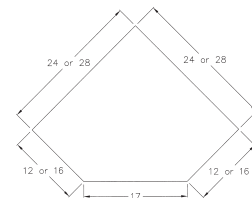

SOLID DOOR DEAD CORNER - Hinged right.

Door on left. One adjustable shelf. The last four digits indicate width and depth.

12" Deep	16" Deep
B89-3012	B89-3016
B89-3612	B89-3616
B89-4212	B89-4216
B89-4812	B89-4816

12" Deep	16" Deep
D88-2412	D88-2416
D88-2812	D88-2816

GLAZED DOOR DEAD CORNER - Hinged right.

Door on left. Two adjustable shelves. The last four digits indicate width and depth.

12" Deep	16" Deep
D91-3012	D91-3016
D91-3612	D91-3616
D91-4212	D91-4216
D91-4812	D91-4816

GLAZED DOOR DEAD CORNER - Hinged Left.

Door on right. Two adjustable shelves. The last four digits indicate width and depth.

12" Deep	16" Deep
D95-3012	D95-3016
D95-3612	D95-3616
D95-4212	D95-4216
D95-4812	D95-4816

GLAZED DOOR CORNER - Hinged right.

Two adjustable shelves. The last four digits indicate width and depth.

12" Deep	16" Deep
D86-2412	D86-2416
D86-2812	D86-2816

GLAZED DOOR CORNER - Hinged left.

Two adjustable shelves. The last four digits indicate width and depth.