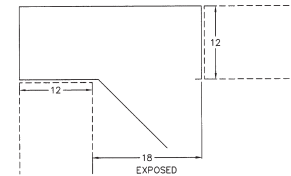

GLAZED DOOR - Hinged right. One adjustable shelf. The last four digits indicate width and depth.

12" Deep	16" Deep
B10-1812	B10-1816
B10-2112	B10-2116
B10-2412	B10-2416

GLAZED DOOR - Hinged left. One adjustable shelf. The last four digits indicate width and depth.

SOLID DOOR DEAD CORNER - Hinged right.

Door on left. One adjustable shelf. The last four digits indicate width and depth.

12" Deep	16" Deep
B89-3012	B89-3016
B89-3612	B89-3616
B89-4212	B89-4216
B89-4812	B89-4816

SOLID DOOR DEAD CORNER - Hinged Left.

Door on right. One adjustable shelf. The last four digits indicate width and depth.

12" Deep	16" Deep
B90-3012	B90-3016
B90-3612	B90-3616
B90-4212	B90-4216
B90-4812	B90-4816

SOLID DOOR CORNER - Hinged right.

One adjustable shelf. The last four digits indicate width and depth.

12" Deep	16" Deep
B87-2412	B87-2416
B87-2812	B87-2816

SOLID DOOR CORNER - Hinged left.

One adjustable shelf. The last four digits indicate width and depth.