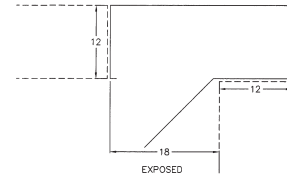

SOLID DOOR DEAD CORNER - Hinged right.

Door on left. One adjustable shelf. The last four digits indicate width and depth.

12" Deep	16" Deep
B89-3012	B89-3016
B89-3612	B89-3616
B89-4212	B89-4216
B89-4812	B89-4816

SOLID DOOR DEAD CORNER - Hinged Left.

Door on right. One adjustable shelf. The last four digits indicate width and depth.

12" Deep	16" Deep
B90-3012	B90-3016
B90-3612	B90-3616
B90-4212	B90-4216
B90-4812	B90-4816

12" Deep	16" Deep
D88-2412	D88-2416
D88-2812	D88-2816

GLAZED DOOR DEAD CORNER - Hinged right.

Door on left. Two adjustable shelves. The last four digits indicate width and depth.

12" Deep	16" Deep
D91-3012	D91-3016
D91-3612	D91-3616
D91-4212	D91-4216
D91-4812	D91-4816

GLAZED DOOR DEAD CORNER - Hinged Left.

Door on right. Two adjustable shelves. The last four digits indicate width and depth.

12" Deep	16" Deep
D95-3012	D95-3016
D95-3612	D95-3616
D95-4212	D95-4216
D95-4812	D95-4816