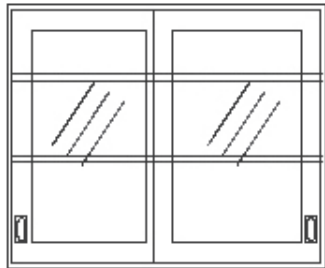

GLAZED SLIDING DOORS - Two adjustable shelves. The last four digits indicate width and depth.

12" Deep	16" Deep
D08-3012	D08-3016
D08-3612	D08-3616
D08-4212	D08-4216
D08-4812	D08-4816