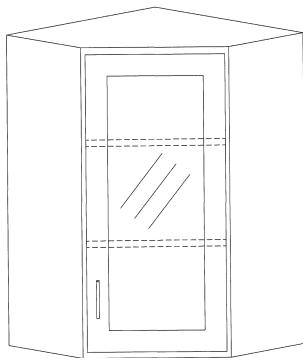

GLAZED DOOR CORNER - Hinged right.

Two adjustable shelves. The last four digits indicate width and depth.

12" Deep	16" Deep
D86-2412	D86-2416
D86-2812	D86-2816