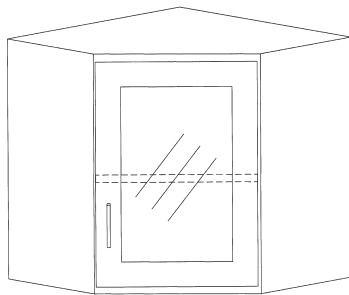

SOLID DOOR CORNER - Hinged right.

One adjustable shelf. The last four digits indicate width and depth.

12" Deep	16" Deep
B87-2412	B87-2416
B87-2812	B87-2816

SOLID DOOR CORNER - Hinged left.

One adjustable shelf. The last four digits indicate width and depth.

12" Deep	16" Deep
B88-2412	B88-2416
B88-2812	B88-2816

GLAZED DOOR DEAD CORNER - Hinged right. Door on left. One adjustable shelf.
The last four digits indicate width and depth.

12" Deep	16" Deep
B91-3012	B91-3016
B91-3612	B91-3616
B91-4212	B91-4216
B91-47812	B91-4816

GLAZED DOOR DEAD CORNER - Hinged Left. Door on right. One adjustable shelf.
The last four digits indicate width and depth.

12" Deep	16" Deep
B95-3012	B95-3016
B95-3612	B95-3616
B95-4212	B95-4216
B95-4812	B95-4816

GLAZED DOOR CORNER - Hinged right.
One adjustable shelf. The last four digits indicate width and depth.

12" Deep	16" Deep
B86-2412	B86-2416
B86-2812	B86-2816

GLAZED DOOR CORNER - Hinged left.
One adjustable shelf. The last four digits indicate width and depth.