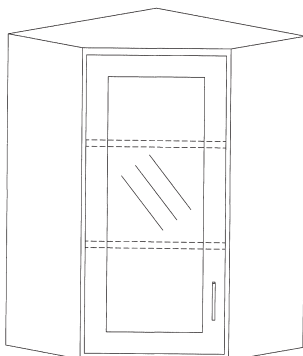

GLAZED DOOR CORNER - Hinged left.

Two adjustable shelves. The last four digits indicate width and depth.

12" Deep	16" Deep
D85-2412	D85-2416
D85-2812	D85-2816