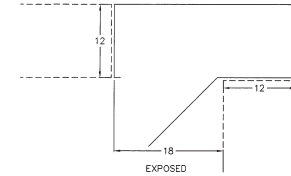

GLAZED DOOR - Hinged right. One adjustable shelf. The last four digits indicate width and depth.

12" Deep	16" Deep
B10-1812	B10-1816
B10-2112	B10-2116
B10-2412	B10-2416

GLAZED DOOR - Hinged left. One adjustable shelf. The last four digits indicate width and depth.

12" Deep	16" Deep
B11-1812	B11-1816
B11-2112	B11-2116
B11-2412	B11-2416

GLAZED DOORS - Double swinging doors. One adjustable shelf. The last four digits indicate width and depth.

12" Deep	16" Deep
B06-3012	B06-3016
B06-3612	B06-3616
B06-4212	B06-4216
B06-4812	B06-4816

SOLID DOOR DEAD CORNER - Hinged right.

Door on left. One adjustable shelf. The last four digits indicate width and depth.

12" Deep	16" Deep
B89-3012	B89-3016
B89-3612	B89-3616
B89-4212	B89-4216
B89-4812	B89-4816

SOLID DOOR DEAD CORNER - Hinged Left.

Door on right. One adjustable shelf. The last four digits indicate width and depth.

12" Deep	16" Deep
B90-3012	B90-3016
B90-3612	B90-3616
B90-4212	B90-4216
B90-4812	B90-4816