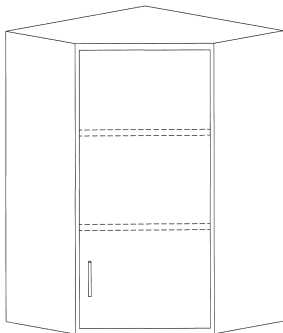

SOLID DOOR CORNER - Hinged right.
Two adjustable shelves. The last four digits indicate width and depth.

12" Deep	16" Deep
D87-2412	D87-2416
D87-2812	D87-2816