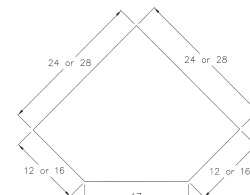

SOLID DOOR CORNER - Hinged left.

Two adjustable shelves. The last four digits indicate width and depth.

12" Deep	16" Deep
E88-2412	E88-2416
E88-2812	E88-2816