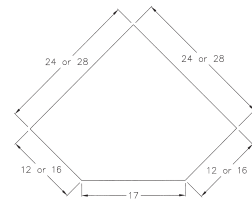

12" Deep	16" Deep
C06-3012	C06-3016
C06-3612	C06-3616
C06-4212	C06-4216
C06-4812	C06-4816

SOLID DOOR DEAD CORNER - Hinged right.

Door on left. One adjustable shelf. The last four digits indicate width and depth.

12" Deep	16" Deep
C89-3012	C89-3016
C89-3612	C89-3616
C89-4212	C89-4216
C89-4812	C89-4816

SOLID DOOR DEAD CORNER - Hinged left.

Door on right. One adjustable shelf. The last four digits indicate width and depth.

12" Deep	16" Deep
C90-3012	C90-3016
C90-3612	C90-3616
C90-4212	C90-4216
C90-4812	C90-4816

SOLID DOOR CORNER - Hinged right.

One adjustable shelf. The last four digits indicate width and depth.

12" Deep	16" Deep
C87-2412	C87-2416
C87-2812	C87-2816