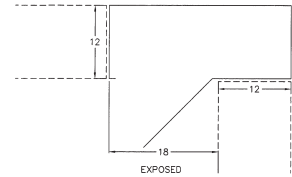

SOLID DOOR DEAD CORNER - Hinged right.

Door on left. One adjustable shelf. The last four digits indicate width and depth.

12" Deep	16" Deep
C89-3012	C89-3016
C89-3612	C89-3616
C89-4212	C89-4216
C89-4812	C89-4816