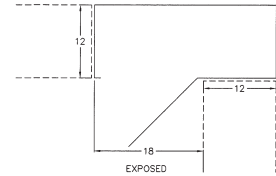

12" Deep	16" Deep
C90-3012	C90-3016
C90-3612	C90-3616
C90-4212	C90-4216
C90-4812	C90-4816

SOLID DOOR CORNER - Hinged right.

One adjustable shelf. The last four digits indicate width and depth.

12" Deep	16" Deep
C87-2412	C87-2416
C87-2812	C87-2816

SOLID DOOR CORNER - Hinged left.

One adjustable shelf. The last four digits indicate width and depth.

12" Deep	16" Deep
C88-2412	C88-2416
C88-2812	C88-2816

GLAZED DOOR DEAD CORNER - Hinged right.

Door on left. One adjustable shelf. The last four digits indicate width and depth.

12" Deep	16" Deep
C91-3012	C91-3016
C91-3612	C91-3616
C91-4212	C91-4216
C91-4812	C91-4816

GLAZED DOOR DEAD CORNER Hinged Left.

Door on right. One adjustable shelf. The last four digits indicate width and depth.