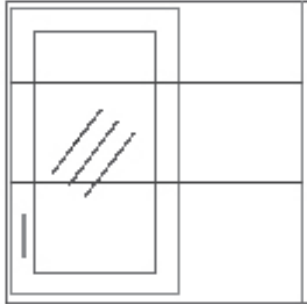

SOLID DOOR CORNER - Hinged right.
Two adjustable shelves. The last four digits indicate width and depth.

12" Deep	16" Deep
D87-2412	D87-2416
D87-2812	D87-2816

SOLID DOOR CORNER - Hinged left.
Two adjustable shelves. The last four digits indicate width and depth.

12" Deep	16" Deep
D88-2412	D88-2416
D88-2812	D88-2816

GLAZED DOOR DEAD CORNER - Hinged right.

Door on left. Two adjustable shelves. The last four digits indicate width and depth.

12" Deep	16" Deep
D91-3012	D91-3016
D91-3612	D91-3616
D91-4212	D91-4216
D91-4812	D91-4816