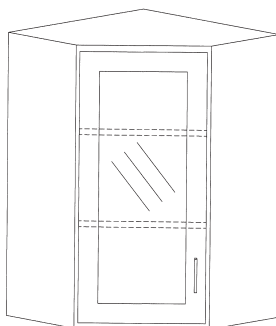

GLAZED DOOR CORNER - Hinged left.

Two adjustable shelves. The last four digits indicate width and depth.

12" Deep	16" Deep
E85-2412	E85-2416
E85-2812	E85-2816