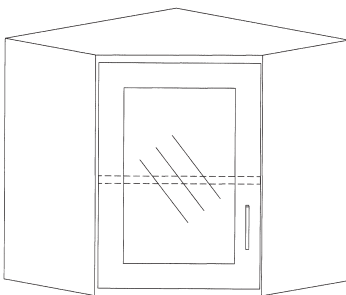

SOLID DOOR CORNER - Hinged left.

One adjustable shelf. The last four digits indicate width and depth.

12" Deep	16" Deep
C88-2412	C88-2416
C88-2812	C88-2816

GLAZED DOOR DEAD CORNER - Hinged right.

Door on left. One adjustable shelf. The last four digits indicate width and depth.

12" Deep	16" Deep
C91-3012	C91-3016
C91-3612	C91-3616
C91-4212	C91-4216
C91-4812	C91-4816

GLAZED DOOR DEAD CORNER Hinged Left.

Door on right. One adjustable shelf. The last four digits indicate width and depth.

12" Deep	16" Deep
C95-3012	C95-3016
C95-3612	C95-3616
C95-4212	C95-4216
C95-4812	C95-4816

GLAZED DOOR CORNER - Hinged right.

One adjustable shelf. The last four digits indicate width and depth.

12" Deep	16" Deep
C86-2412	C86-2416
C86-2812	C86-2816

GLAZED DOOR CORNER - Hinged left.

One adjustable shelf. The last four digits indicate width and depth.

12" Deep	16" Deep
C85-2412	C85-2416
C85-2812	C85-2816

Open Shelving/Sliding Door 30" H Wall

OPEN SHELVING - Two adjustable shelves. The last four digits indicate width and depth.