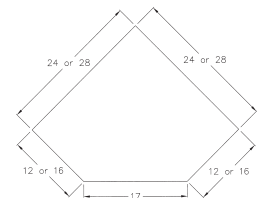

12" Deep	16" Deep
B88-2412	B88-2416
B88-2812	B88-2816

GLAZED DOOR DEAD CORNER - Hinged right. Door on left. One adjustable shelf.
The last four digits indicate width and depth.

12" Deep	16" Deep
B91-3012	B91-3016
B91-3612	B91-3616
B91-4212	B91-4216
B91-47812	B91-4816

GLAZED DOOR DEAD CORNER - Hinged Left. Door on right. One adjustable shelf.
The last four digits indicate width and depth.

12" Deep	16" Deep
B95-3012	B95-3016
B95-3612	B95-3616
B95-4212	B95-4216
B95-4812	B95-4816

GLAZED DOOR CORNER - Hinged right.
One adjustable shelf. The last four digits indicate width and depth.

12" Deep	16" Deep
B86-2412	B86-2416
B86-2812	B86-2816

GLAZED DOOR CORNER - Hinged left.
One adjustable shelf. The last four digits indicate width and depth.

12" Deep	16" Deep
B85-2412	B85-2416
B85-2812	B85-2816

OPEN SHELVING - One adjustable shelf. The last four digits indicate width and depth.

12" Deep	16" Deep
C01-1812	C01-1816
C01-2112	C01-2116
C01-2412	C01-2416
C01-3012	C01-3016
C01-3612	C01-3616
C01-4212	C01-4216
C01-47812	C01-4816