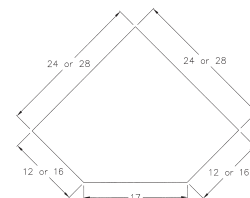

SOLID DOOR CORNER - Hinged right.

Two adjustable shelves. The last four digits indicate width and depth.

12" Deep	16" Deep
E87-2412	E87-2416
E87-2812	E87-2816