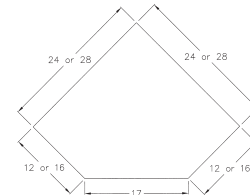

SOLID DOOR DEAD CORNER - Hinged right.

Door on left. One adjustable shelf. The last four digits indicate width and depth.

12" Deep	16" Deep
B89-3012	B89-3016
B89-3612	B89-3616
B89-4212	B89-4216
B89-4812	B89-4816

SOLID DOOR DEAD CORNER - Hinged Left.

Door on right. One adjustable shelf. The last four digits indicate width and depth.

12" Deep	16" Deep
B90-3012	B90-3016
B90-3612	B90-3616
B90-4212	B90-4216
B90-4812	B90-4816

SOLID DOOR CORNER - Hinged right.

One adjustable shelf. The last four digits indicate width and depth.

12" Deep	16" Deep
B87-2412	B87-2416
B87-2812	B87-2816

SOLID DOOR CORNER - Hinged left.

One adjustable shelf. The last four digits indicate width and depth.

12" Deep	16" Deep
B88-2412	B88-2416
B88-2812	B88-2816

GLAZED DOOR DEAD CORNER - Hinged right. Door on left. One adjustable shelf.
The last four digits indicate width and depth.

12" Deep	16" Deep
B91-3012	B91-3016
B91-3612	B91-3616
B91-4212	B91-4216
B91-47812	B91-4816