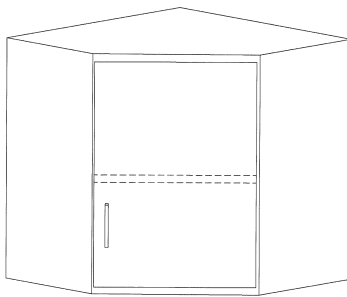

SOLID DOOR DEAD CORNER - Hinged left.

Door on right. One adjustable shelf. The last four digits indicate width and depth.

12" Deep	16" Deep
C90-3012	C90-3016
C90-3612	C90-3616
C90-4212	C90-4216
C90-4812	C90-4816