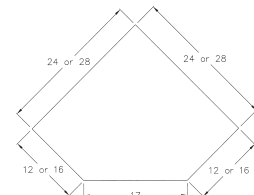

SOLID DOOR CORNER - Hinged left.

One adjustable shelf. The last four digits indicate width and depth.

12" Deep	16" Deep
C88-2412	C88-2416
C88-2812	C88-2816

GLAZED DOOR DEAD CORNER - Hinged right.

Door on left. One adjustable shelf. The last four digits indicate width and depth.

12" Deep	16" Deep
C91-3012	C91-3016
C91-3612	C91-3616
C91-4212	C91-4216
C91-4812	C91-4816

GLAZED DOOR DEAD CORNER Hinged Left.

Door on right. One adjustable shelf. The last four digits indicate width and depth.

12" Deep	16" Deep
C95-3012	C95-3016
C95-3612	C95-3616
C95-4212	C95-4216
C95-4812	C95-4816

GLAZED DOOR CORNER - Hinged right.

One adjustable shelf. The last four digits indicate width and depth.

12" Deep	16" Deep
C86-2412	C86-2416
C86-2812	C86-2816