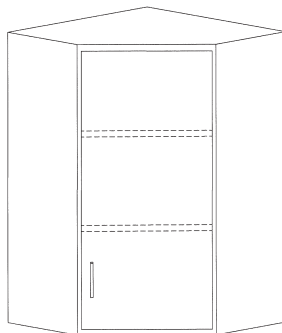

SOLID DOOR DEAD CORNER - Hinged left.

Door on right. Two adjustable shelves. The last four digits indicate width and depth.

12" Deep	16" Deep
E90-3012	E90-3016
E90-3612	E90-3616
E90-4212	E90-4216
E90-4812	E90-4816