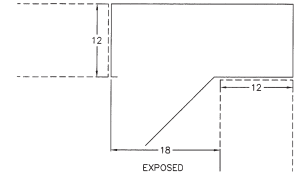

SOLID DOOR DEAD CORNER - Hinged right.

Door on left. One adjustable shelf. The last four digits indicate width and depth.

12" Deep	16" Deep
B89-3012	B89-3016
B89-3612	B89-3616
B89-4212	B89-4216
B89-4812	B89-4816

GLAZED DOOR - Hinged right. Two adjustable shelves. The last four digits indicate width and depth.

12" Deep	16" Deep
D10-1812	D10-1816
D10-2112	D10-2116
D10-2412	D10-2416

GLAZED DOOR - Hinged left. Two adjustable shelves. The last four digits indicate width and depth.

12" Deep	16" Deep
D11-1812	D11-1816
D11-2112	D11-2116
D11-2412	D11-2416

GLAZED DOORS - Double swinging doors. Two adjustable shelves. The last four digits indicate width and depth.

12" Deep	16" Deep
D06-3012	D06-3016
D06-3612	D06-3616
D06-4212	D06-4216
D06-4812	D06-4816

SOLID DOOR DEAD CORNER - Hinged right.
Door on left. Two adjustable shelves. The last four digits indicate width and depth.

12" Deep	16" Deep
D89-3012	D89-3016
D89-3612	D89-3616
D89-4212	D89-4216
D89-4812	D89-4816