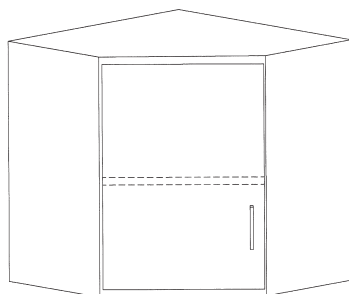

12" Deep	16" Deep
C89-3012	C89-3016
C89-3612	C89-3616
C89-4212	C89-4216
C89-4812	C89-4816

SOLID DOOR DEAD CORNER - Hinged left.

Door on right. One adjustable shelf. The last four digits indicate width and depth.

12" Deep	16" Deep
C90-3012	C90-3016
C90-3612	C90-3616
C90-4212	C90-4216
C90-4812	C90-4816

SOLID DOOR CORNER - Hinged right.

One adjustable shelf. The last four digits indicate width and depth.

12" Deep	16" Deep
C87-2412	C87-2416
C87-2812	C87-2816