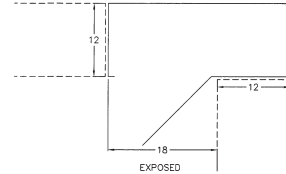

GLAZED DOOR DEAD CORNER - Hinged Left.

Door on right. Two adjustable shelves. The last four digits indicate width and depth.

12" Deep	16" Deep
E95-3012	E95-3016
E95-3612	E95-3616
E95-4212	E95-4216
E95-4812	E95-4816