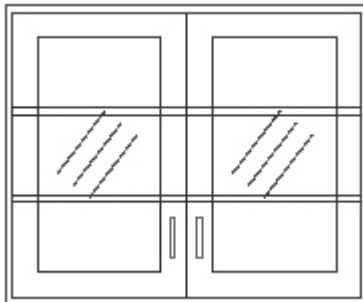

GLAZED DOORS - Double swinging doors. Two adjustable shelves. The last four digits indicate width and depth.

12" Deep	16" Deep
D06-3012	D06-3016
D06-3612	D06-3616
D06-4212	D06-4216
D06-4812	D06-4816