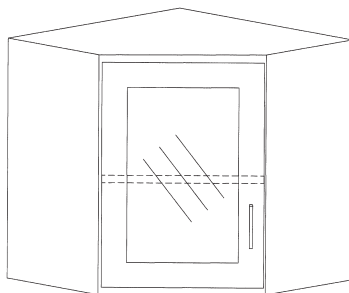

SOLID DOOR CORNER - Hinged right.

One adjustable shelf. The last four digits indicate width and depth.

12" Deep	16" Deep
B87-2412	B87-2416
B87-2812	B87-2816

SOLID DOOR CORNER - Hinged left.

One adjustable shelf. The last four digits indicate width and depth.

12" Deep	16" Deep
B88-2412	B88-2416
B88-2812	B88-2816

GLAZED DOOR DEAD CORNER - Hinged right. Door on left. One adjustable shelf.
The last four digits indicate width and depth.

12" Deep	16" Deep
B91-3012	B91-3016
B91-3612	B91-3616
B91-4212	B91-4216
B91-47812	B91-4816

GLAZED DOOR DEAD CORNER - Hinged Left. Door on right. One adjustable shelf.
The last four digits indicate width and depth.

12" Deep	16" Deep
B95-3012	B95-3016
B95-3612	B95-3616
B95-4212	B95-4216
B95-4812	B95-4816

GLAZED DOOR CORNER - Hinged right.
One adjustable shelf. The last four digits indicate width and depth.

12" Deep	16" Deep
B86-2412	B86-2416
B86-2812	B86-2816

GLAZED DOOR CORNER - Hinged left.
One adjustable shelf. The last four digits indicate width and depth.