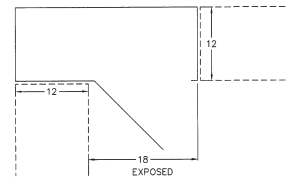

SOLID DOOR DEAD CORNER - Hinged right.

Door on left. One adjustable shelf. The last four digits indicate width and depth.

12" Deep	16" Deep
B89-3012	B89-3016
B89-3612	B89-3616
B89-4212	B89-4216
B89-4812	B89-4816

SOLID DOOR DEAD CORNER - Hinged Left.

Door on right. One adjustable shelf. The last four digits indicate width and depth.

12" Deep	16" Deep
B90-3012	B90-3016
B90-3612	B90-3616
B90-4212	B90-4216
B90-4812	B90-4816

12" Deep	16" Deep
D88-2412	D88-2416
D88-2812	D88-2816

GLAZED DOOR DEAD CORNER - Hinged right.

Door on left. Two adjustable shelves. The last four digits indicate width and depth.

12" Deep	16" Deep
D91-3012	D91-3016
D91-3612	D91-3616
D91-4212	D91-4216
D91-4812	D91-4816

GLAZED DOOR DEAD CORNER - Hinged Left.

Door on right. Two adjustable shelves. The last four digits indicate width and depth.

12" Deep	16" Deep
D95-3012	D95-3016
D95-3612	D95-3616
D95-4212	D95-4216
D95-4812	D95-4816