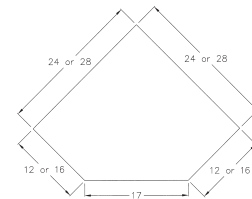

GLAZED DOOR CORNER - Hinged left.

Two adjustable shelves. The last four digits indicate width and depth.

12" Deep	16" Deep
E85-2412	E85-2416
E85-2812	E85-2816