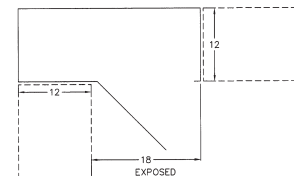

SOLID DOOR DEAD CORNER - Hinged left.

Door on right. Two adjustable shelves. The last four digits indicate width and depth.

12" Deep	16" Deep
E90-3012	E90-3016
E90-3612	E90-3616
E90-4212	E90-4216
E90-4812	E90-4816