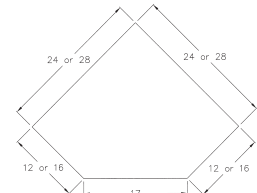

SOLID DOOR CORNER - Hinged right.

One adjustable shelf. The last four digits indicate width and depth.

12" Deep	16" Deep
B87-2412	B87-2416
B87-2812	B87-2816

SOLID DOOR CORNER - Hinged left.

One adjustable shelf. The last four digits indicate width and depth.

12" Deep	16" Deep
B88-2412	B88-2416
B88-2812	B88-2816

GLAZED DOOR DEAD CORNER - Hinged right. Door on left. One adjustable shelf.
The last four digits indicate width and depth.

12" Deep	16" Deep
B91-3012	B91-3016
B91-3612	B91-3616
B91-4212	B91-4216
B91-47812	B91-4816

GLAZED DOOR DEAD CORNER - Hinged Left. Door on right. One adjustable shelf.
The last four digits indicate width and depth.

12" Deep	16" Deep
B95-3012	B95-3016
B95-3612	B95-3616
B95-4212	B95-4216
B95-4812	B95-4816

GLAZED DOOR CORNER - Hinged right.
One adjustable shelf. The last four digits indicate width and depth.

12" Deep	16" Deep
B86-2412	B86-2416
B86-2812	B86-2816

GLAZED DOOR CORNER - Hinged left.
One adjustable shelf. The last four digits indicate width and depth.