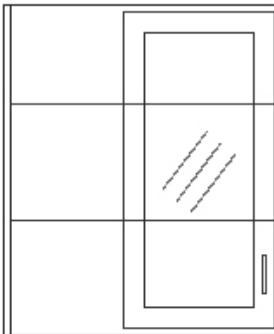

SOLID DOOR CORNER - Hinged left.

Two adjustable shelves. The last four digits indicate width and depth.

12" Deep	16" Deep
E88-2412	E88-2416
E88-2812	E88-2816

GLAZED DOOR DEAD CORNER - Hinged right.

Door on left. Two adjustable shelves.
The last four digits indicate width and depth.

12" Deep	16" Deep
E91-3012	E91-3016
E91-3612	E91-3616
E91-4212	E91-4216
E91-4812	E91-4816

GLAZED DOOR DEAD CORNER - Hinged Left.

Door on right. Two adjustable shelves. The last four digits indicate width and depth.