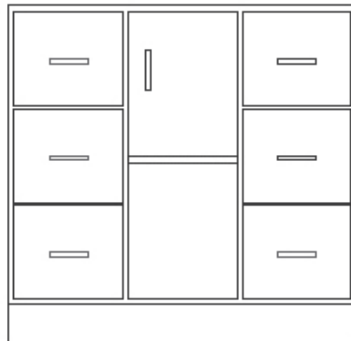

DOOR/DRAWER - Hinged right and six drawers. Drawers are 1/3 height of cabinet. Unit includes one adjustable shelf. The last four digits indicate width and depth.

16" Deep	22" Deep	28" Deep
114-3616	114-3622	114-3628
114-4216	114-4222	114-4228
114-4816	114-4822	114-4828