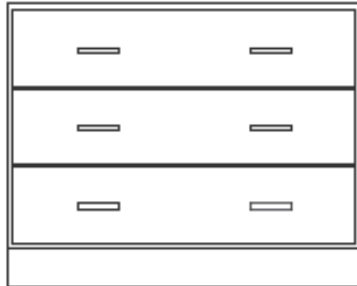

THREE 1-3 DRAWER - 1/3 Height drawers. The last four digits indicate width and depth.

16" Deep	22" Deep	28" Deep
033-1816	033-1822	033-1828
033-2116	033-2122	033-2128
033-2416	033-2422	033-2428

THREE 1-3 DRAWER - 1/3 Height drawers. The last four digits indicate width and depth.

16" Deep	22" Deep	28" Deep
032-3016	032-3022	032-3028
032-3616	032-3622	032-3628
032-4216	032-4222	032-4228
032-4816	032-4822	032-4828