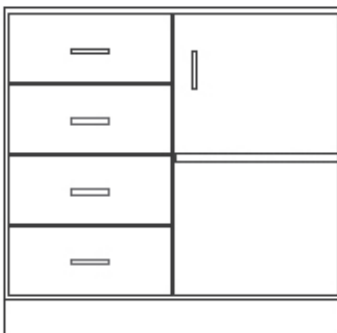

DOOR/DRAWERS - Hinged right and four drawers. Drawers are 1/4 height of cabinet. Includes one adjustable shelf. The last four digits indicate width and depth.

16" Deep	22" Deep	28" Deep
110-3016	110-3022	110-3028
110-3616	110-3622	110-3628
110-4216	110-4222	110-4228
110-4816	110-4822	110-4828