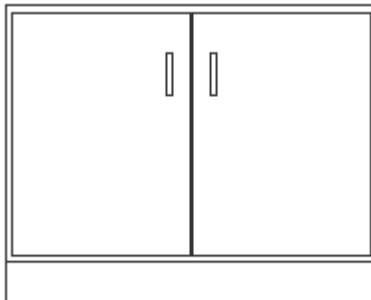

FULL HEIGHT SINK - Double swinging doors. The last four digits indicate width and depth.

16" Deep	22" Deep	28" Deep
086-3016	086-3022	086-3028
086-3616	086-3622	086-3628
086-4216	086-4222	086-4228
086-4816	086-4822	086-4828