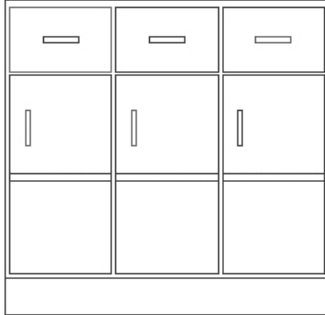

Door [1/4 Drawers] - 35" H

DOOR/DRAWER - Hinged right and three drawers. Drawers are 1/4 height of cabinet. Unit includes one adjustable shelf. The last four digits indicate width and depth.

16" Deep	22" Deep	28" Deep
109-3616	109-3622	109-3628
109-4216	109-4222	109-4228
109-4816	109-4822	109-4828