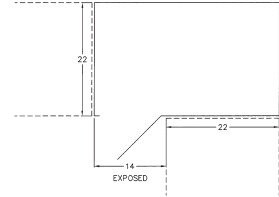

DEAD CORNER - Solid door on left. Hinged right. One adjustable shelf. The last four digits indicate width and depth.

16" Deep	22" Deep	28" Deep
189-3616	189-3622	189-3628
189-4216	189-4222	189-4228
189-4816	189-4822	189-4828