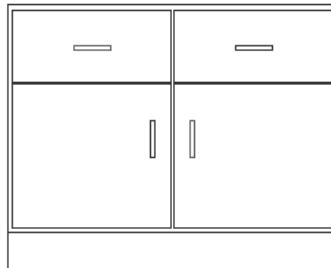

DOORS/DRAWERS - Double doors and drawers. Drawers are 1/3 height of cabinet. The last four digits indicate width and depth.

16" Deep	22" Deep	28" Deep
066-3016	066-3022	066-3028
066-3616	066-3622	066-3628
066-4216	066-4222	066-4228
066-4816	066-4822	066-4828