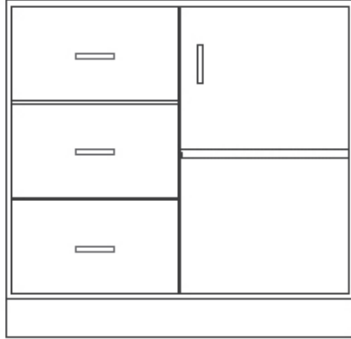

DOOR/DRAWER - Hinged right and three drawers. Drawers are 1/3 height of cabinet. Unit includes one adjustable shelf. The last four digits indicate width and depth.

16" Deep	22" Deep	28" Deep
112-3016	112-3022	112-3028
112-3616	112-3622	112-3628
112-4216	112-4222	112-4228
112-4816	112-4822	112-4828