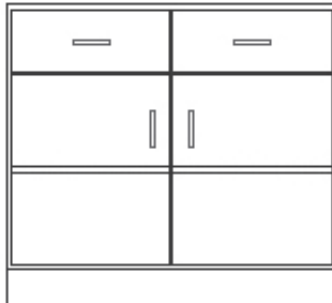

DOOR/DRAWERS - Double doors and drawers. Drawers are 1/4 height of cabinet. Includes one adjustable shelf. The last four digits indicate width and depth.

16" Deep	22" Deep	28" Deep
506-3016	506-3022	506-3028
506-3616	506-3622	506-3628
506-4216	506-4222	506-4228
506-4816	506-4822	506-4828