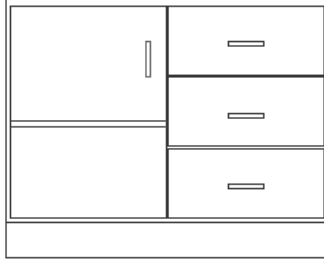

Door [1/3 Drawers] - 29" H

DOOR/DRAWER - Hinged left and three drawers. Drawers are 1/3 height of cabinet. Unit includes one adjustable shelf. The last four digits indicate width and depth.

16" Deep	22" Deep	28" Deep
035-3016	035-3022	035-3028
035-3616	035-3622	035-3628
035-4216	035-4222	035-4228
035-4816	035-4822	035-4828