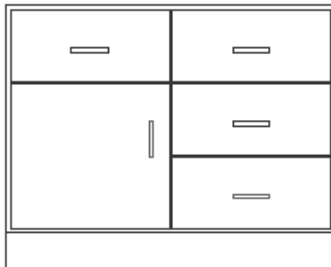

DOOR/DRAWER - Hinged left and four drawers. Drawers are 1/3 height of cabinet. The last four digits indicate width and depth.

16" Deep	22" Deep	28" Deep
079-3016	079-3022	079-3028
079-3616	079-3622	079-3628
079-4216	079-4222	079-4228
079-4816	079-4822	079-4828