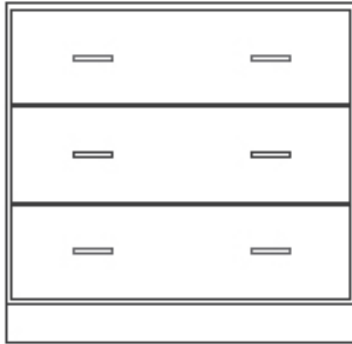

THREE 1/3 DRAWERS - 1/3 Height drawers. The last four digits indicate width and depth.

16" Deep	22" Deep	28" Deep
132-3016	132-3022	132-3028
132-3616	132-3622	132-3628
132-4216	132-4222	132-4228
132-4816	132-4822	132-4828