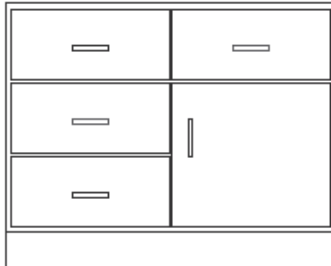

DOOR/DRAWER - Hinged right and three drawers. Drawers are 1/3 height of cabinet. Unit includes one adjustable shelf. The last four digits indicate width and depth.

16" Deep	22" Deep	28" Deep
012-3016	012-3022	012-3028
012-3616	012-3622	012-3628
012-4216	012-4222	012-4228
012-4816	012-4822	012-4828

Door [1/3 Drawers] - 29" H

DOOR/DRAWER - Hinged left and three drawers. Drawers are 1/3 height of cabinet. Unit includes one adjustable shelf. The last four digits indicate width and depth.

16" Deep	22" Deep	28" Deep
035-3016	035-3022	035-3028
035-3616	035-3622	035-3628
035-4216	035-4222	035-4228
035-4816	035-4822	035-4828