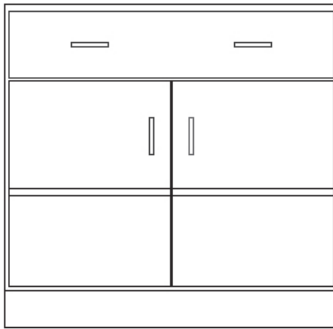

DOOR/DRAWER - Double swinging doors and one full width drawer. Drawer is 1/4 height of cabinet. Unit includes one adjustable shelf. The last four digits indicate width and depth.

16" Deep	22" Deep	28" Deep
108-3016	108-3022	108-3028
108-3616	108-3622	108-3628
108-4216	108-4222	108-4228
108-4816	108-4822	108-4828