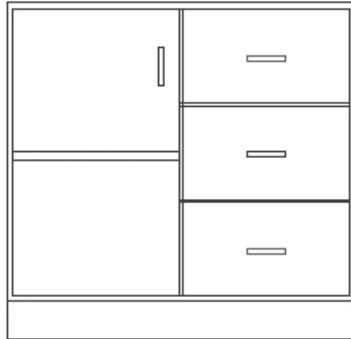

DOOR/DRAWER - Hinged left and three drawers. Drawers are 1/3 height of cabinet. Unit includes one adjustable shelf. The last four digits indicate width and depth.

16" Deep	22" Deep	28" Deep
135-3016	135-3022	135-3028
135-3616	135-3622	135-3628
135-4216	135-4222	135-4228
135-4816	135-4822	135-4828