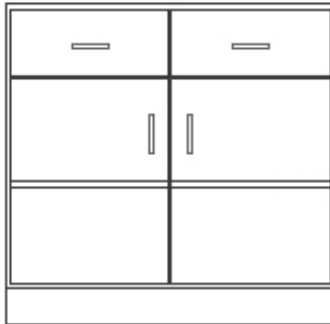

DOOR/DRAWERS - Double doors and drawers. Drawers are 1/4 height of cabinet. Includes one adjustable shelf. The last four digits indicate width and depth.

16" Deep	22" Deep	28" Deep
106-3016	106-3022	106-3028
106-3616	106-3622	106-3628
106-4216	106-4222	106-4228
106-4816	106-4822	106-4828