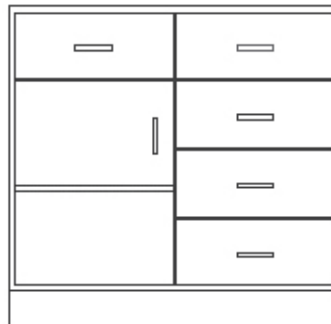

DOOR/DRAWERS - Hinged left and five drawers. Drawers are 1/4 height of cabinet. Includes one adjustable shelf. The last four digits indicate width and depth.

16" Deep	22" Deep	28" Deep
136-3016	136-3022	136-3028
136-3616	136-3622	136-3628
136-4216	136-4222	136-4228
136-4816	136-4822	136-4828