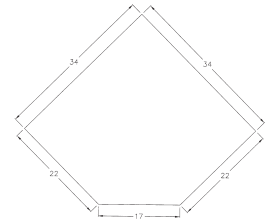

CORNER - Hinged left. Two revolving metal shelves. 22"D X 34"W

22" Deep
088-3422