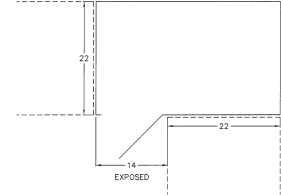

DEAD CORNER - Solid door on left. Hinged right. One adjustable shelf. The last four digits indicate width and depth.

16" Deep	22" Deep	28" Deep
589-3616	589-3622	589-3628
589-4216	589-4222	589-4228
589-4816	589-4822	589-4828