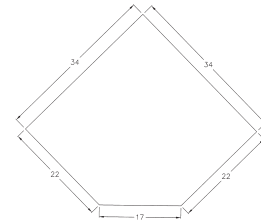

CORNER - Hinged right. Two revolving metal shelves. 22"D X 34"W

22" Deep
188-3422