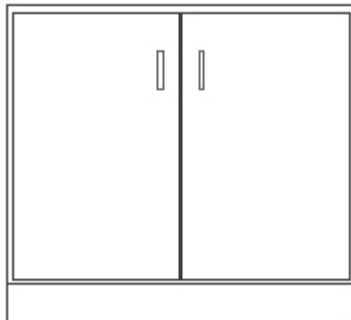

FULL HEIGHT SINK - Double swinging doors. The last four digits indicate width and depth.

16" Deep	22" Deep	28" Deep
586-3016	586-3022	586-3028
586-3616	586-3622	586-3628
586-4216	586-4222	586-4228
586-4816	586-4822	586-4828