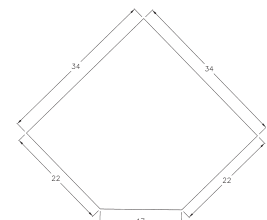

DEAD CORNER - Solid door on left. Hinged right. One adjustable shelf. The last four digits indicate width and depth.

16" Deep	22" Deep	28" Deep
189-3616	189-3622	189-3628
189-4216	189-4222	189-4228
189-4816	189-4822	189-4828

DEAD CORNER - Solid door on right. Hinged left. One adjustable shelf. The last four digits indicate width and depth.

16" Deep	22" Deep	28" Deep
190-3616	190-3622	190-3628
190-4216	190-4222	190-4228
190-4816	190-4822	190-4828

CORNER - Hinged right. One adjustable shelf. 22"D X 34"W

22" Deep
187-3422

CORNER - Hinged right. Two revolving metal shelves. 22"D X 34"W

22" Deep
188-3422