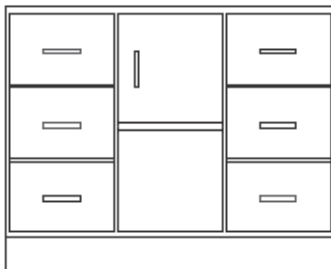

DOOR/DRAWER - Hinged right and six drawers. Drawers are 1/3 height of cabinet. Unit includes one adjustable shelf. The last four digits indicate width and depth.

16" Deep	22" Deep	28" Deep
014-3616	014-3622	014-3628
014-4216	014-4222	014-4228
014-4816	014-4822	014-4828