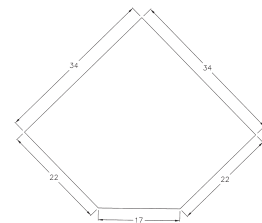

DEAD CORNER - Solid door on left. Hinged right. One adjustable shelf. The last four digits indicate width and depth.

16" Deep	22" Deep	28" Deep
589-3616	589-3622	589-3628
589-4216	589-4222	589-4228
589-4816	589-4822	589-4828

DEAD CORNER - Solid door on right. Hinged left. One adjustable shelf. The last four digits indicate width and depth.

16" Deep	22" Deep	28" Deep
590-3616	590-3622	590-3628
590-4216	590-4222	590-4228
590-4816	590-4822	590-4828

CORNER - Hinged right. One adjustable shelf. 22"D X 34"W

22" Deep
587-3422

CORNER - Hinged left. Two revolving metal shelves. 22"D X 34"W

22" Deep
588-3422