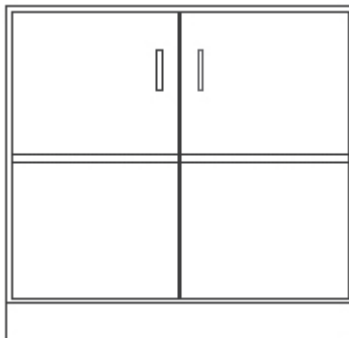

FULL HEIGHT SWINGING DOOR - Double doors. Includes one adjustable shelf. The last four digits indicate width and depth.

16" Deep	22" Deep	28" Deep
103-3016	103-3022	103-3028
103-3616	103-3622	103-3628
103-4216	103-4222	103-4228
103-4816	103-4822	103-4828