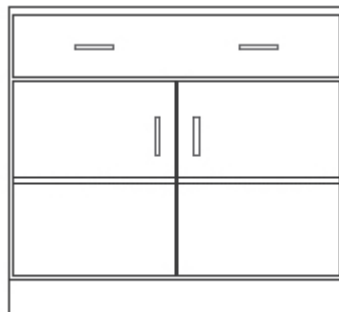

DOORS/DRAWER - Double doors and single drawer. Drawer is 1/4 height of cabinet. Includes one adjustable shelf. The last four digits indicate width and depth.

16" Deep	22" Deep	28" Deep
508-3016	508-3022	508-3028
508-3616	508-3622	508-3628
508-4216	508-4222	508-4228
508-4816	508-4822	508-4828