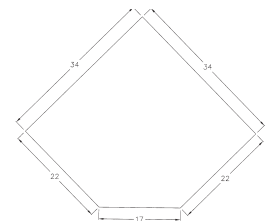

DEAD CORNER - Solid door on left. Hinged right. One adjustable shelf. The last four digits indicate width and depth.

16" Deep	22" Deep	28" Deep
089-3616	089-3622	089-3628
089-4216	089-4222	089-4228
089-4816	089-4822	089-4828

DEAD CORNER - Solid door on right. Hinged left. One adjustable shelf. The last four digits indicate width and depth.

16" Deep	22" Deep	28" Deep
090-3616	090-3622	090-3628
090-4216	090-4222	090-4228
090-4816	090-4822	090-4828

CORNER - Hinged right. One adjustable shelf. 22"D X 34"W

22" Deep
087-3422

CORNER - Hinged left. Two revolving metal shelves. 22"D X 34"W

22" Deep
088-3422