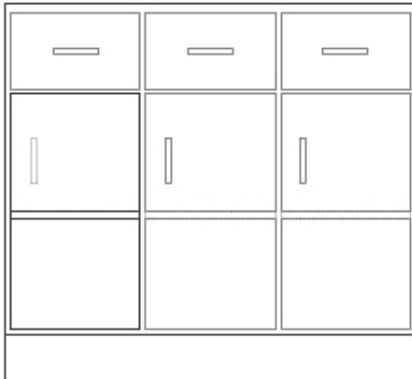

DOOR/DRAWER - Hinged right and three drawers. Drawers are 1/4 height of cabinet. Unit includes one adjustable shelf. The last four digits indicate width and depth.

16" Deep	22" Deep	28" Deep
509-3616	509-3622	509-3628
509-4216	509-4222	509-4228
509-4816	509-4822	509-4828