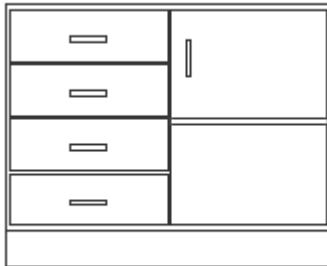

DOOR/DRAWER - Hinged right and six drawers. Drawers are 1/3 height of cabinet. Unit includes one adjustable shelf. The last four digits indicate width and depth.

16" Deep	22" Deep	28" Deep
014-3616	014-3622	014-3628
014-4216	014-4222	014-4228
014-4816	014-4822	014-4828

Door [1/4 Drawers] - 29" H

DOORS/DRAWER - Double doors and single drawer. Drawer is 1/4 height of cabinet. Includes one adjustable shelf. The last four digits indicate width and depth.

16" Deep	22" Deep	28" Deep
008-3016	008-3022	008-3028
008-3616	008-3622	008-3628
008-4216	008-4222	008-4228
008-4816	008-4822	008-4828

DOOR/DRAWER - Hinged left and four drawers. Drawers are 1/4 height of cabinet. Unit includes one adjustable shelf. The last four digits indicate width and depth.

16" Deep	22" Deep	28" Deep
016-3016	016-3022	016-3028
016-3616	016-3622	016-3628
016-4216	016-4222	016-4228
016-4816	016-4822	016-4828