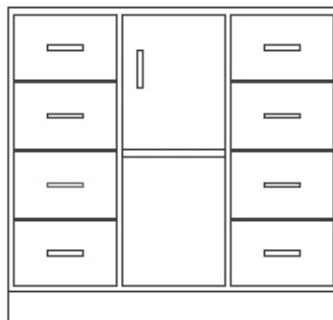

DOOR/DRAWER - Hinged right and eight drawers. Drawers are 1/4 height of cabinet. Unit includes one adjustable shelf. The last four digits indicate width and depth.

16" Deep	22" Deep	28" Deep
115-3616	115-3622	115-3628
115-4216	115-4222	115-4228
115-4816	115-4822	115-4828