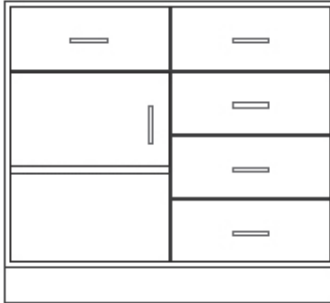

Door [1/4 Drawers] - 32.5" H

DOOR/DRAWERS - Hinged left and five drawers. Drawers are 1/4 height of cabinet. Includes one adjustable shelf. The last four digits indicate width and depth.

16" Deep	22" Deep	28" Deep
536-3016	536-3022	536-3028
536-3616	536-3622	536-3628
536-4216	536-4222	536-4228
536-4816	536-4822	536-4828