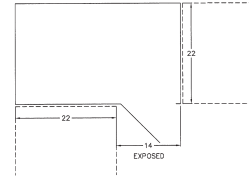

DEAD CORNER - Solid door on right. Hinged left. One adjustable shelf. The last four digits indicate width and depth.

16" Deep	22" Deep	28" Deep
090-3616	090-3622	090-3628
090-4216	090-4222	090-4228
090-4816	090-4822	090-4828

CORNER - Hinged right. One adjustable shelf. 22"D X 34"W

22" Deep
087-3422