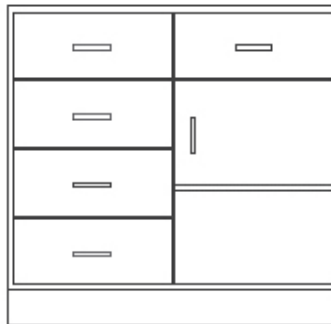

DOOR/DRAWERS - Hinged right and five drawers. Drawers are 1/4 height of cabinet. Includes one adjustable shelf. The last four digits indicate width and depth.

16" Deep	22" Deep	28" Deep
113-3016	113-3022	113-3028
113-3616	113-3622	113-3628
113-4216	113-4222	113-4228
113-4816	113-4822	113-4828