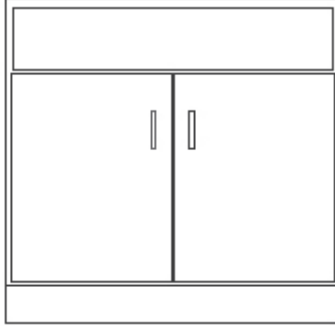

CORNER - Hinged right. One adjustable shelf. 22"D X 34"W

22" Deep
187-3422

CORNER - Hinged right. Two revolving metal shelves. 22"D X 34"W

22" Deep
188-3422

FUME HOOD - Double swinging doors. Recessed handle area. The last four digits indicate width and depth.