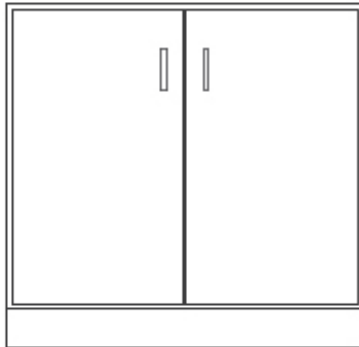

FULL HEIGHT SINK - Double swinging doors. The last four digits indicate width and depth.

16" Deep	22" Deep	28" Deep
186-3016	186-3022	186-3028
186-3616	186-3622	186-3628
186-4216	186-4222	186-4228
186-4816	186-4822	186-4828